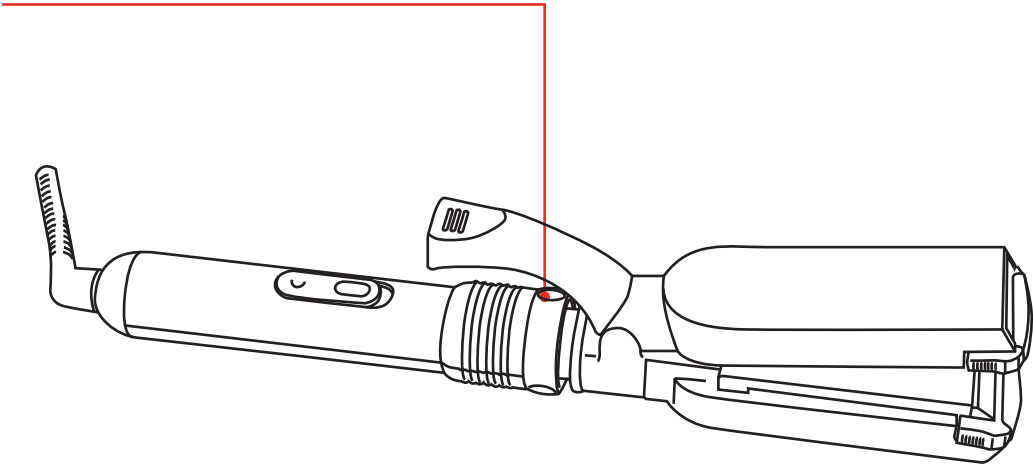

Colour :	Purple and black
Materials :	Plastic
Wattage :	25W
Code :	WB20500
Barcode :	600 267 400 4418
Pack size :	6

8 ATTACHMENTS FOR A GREATER CHOICE OF HAIRSTYLES

INDICATOR LIGHT

360° SWIVEL CORD

**2 year guarantee**