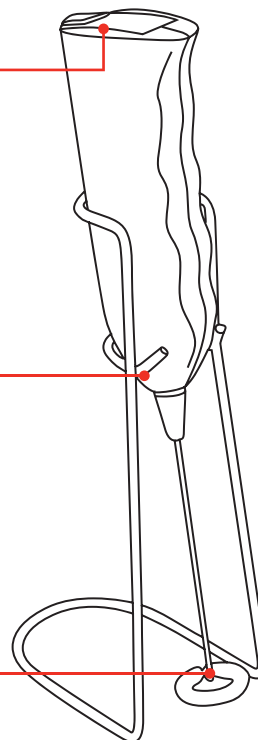

BATTERY OPERATED

STAND

REMOVABLE WHISK